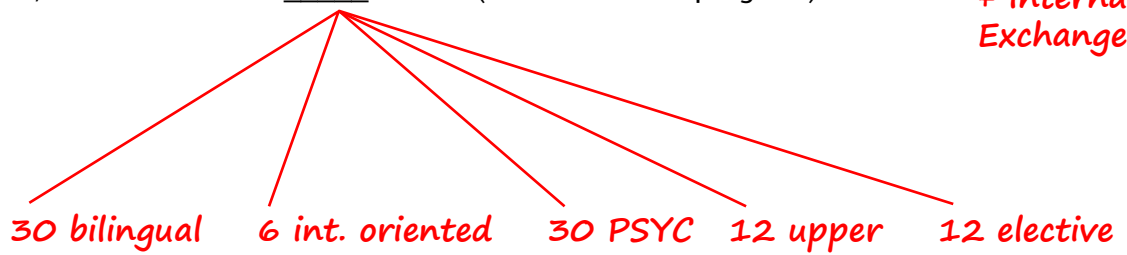

CERTIFICATE (optional)

In progress FW 17-18 / guaranteed within my major:

N/A - I'm not planning to complete a certificate

Still need: _____ credits:

UPPER LEVEL

Number required within my major: 24

- 12 credits at the 3000 or 4000 level
- 12 credits at the 4000 level

Still need: 12 credits in total (36 minus the # in major)

1. 6 credits at the 3000 or 4000 level
   - 6 credits at the 4000 level
2. } in any subject

THE BREAKDOWN

My Honours degree requires: 120 credits in total

- 30 credits in progress FW17-18 *(the number tallied at the top of page 1)*

After this year, I will need: 90 credits (120 minus # in progress)

+ International Exchange

☐ GenEd

☐ trilingual

☐ credits outside the major

☐ 2nd major/minor

☐ certificate